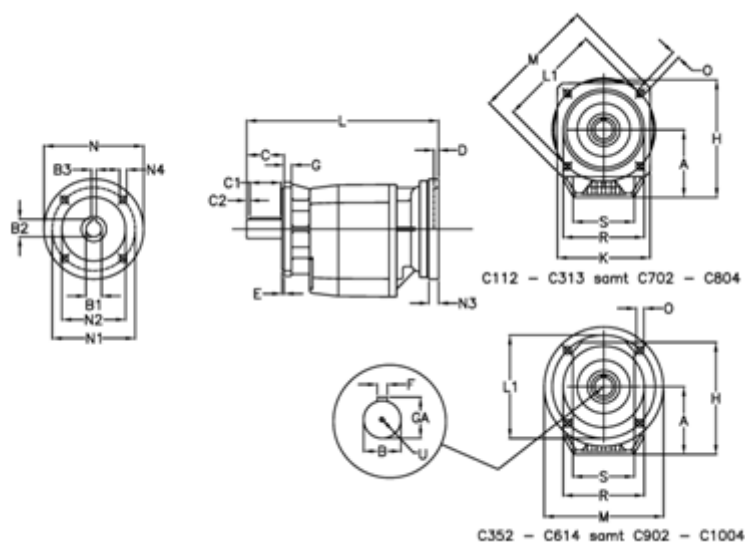

Article number: 40600701302460
 Description: Helical gearbox
 C702F-13-P180B5

Measures

A = 208.0	D = 6.0	L1 = 300	R = 262
B = 60	E = 5	M = 350	S = 250
B1 = 48	F = 18	N = 350	U = M20x42
B2 = 51.8	G = 17	N1 = 300	
B3 = 14	GA = 64.0	N2 = 250	
C = 120	H = 358.0	N3 = 23	
C1 = 90	K = 300	N4 = 18	
C2 = 15	L = 575.0	O = 18.0	